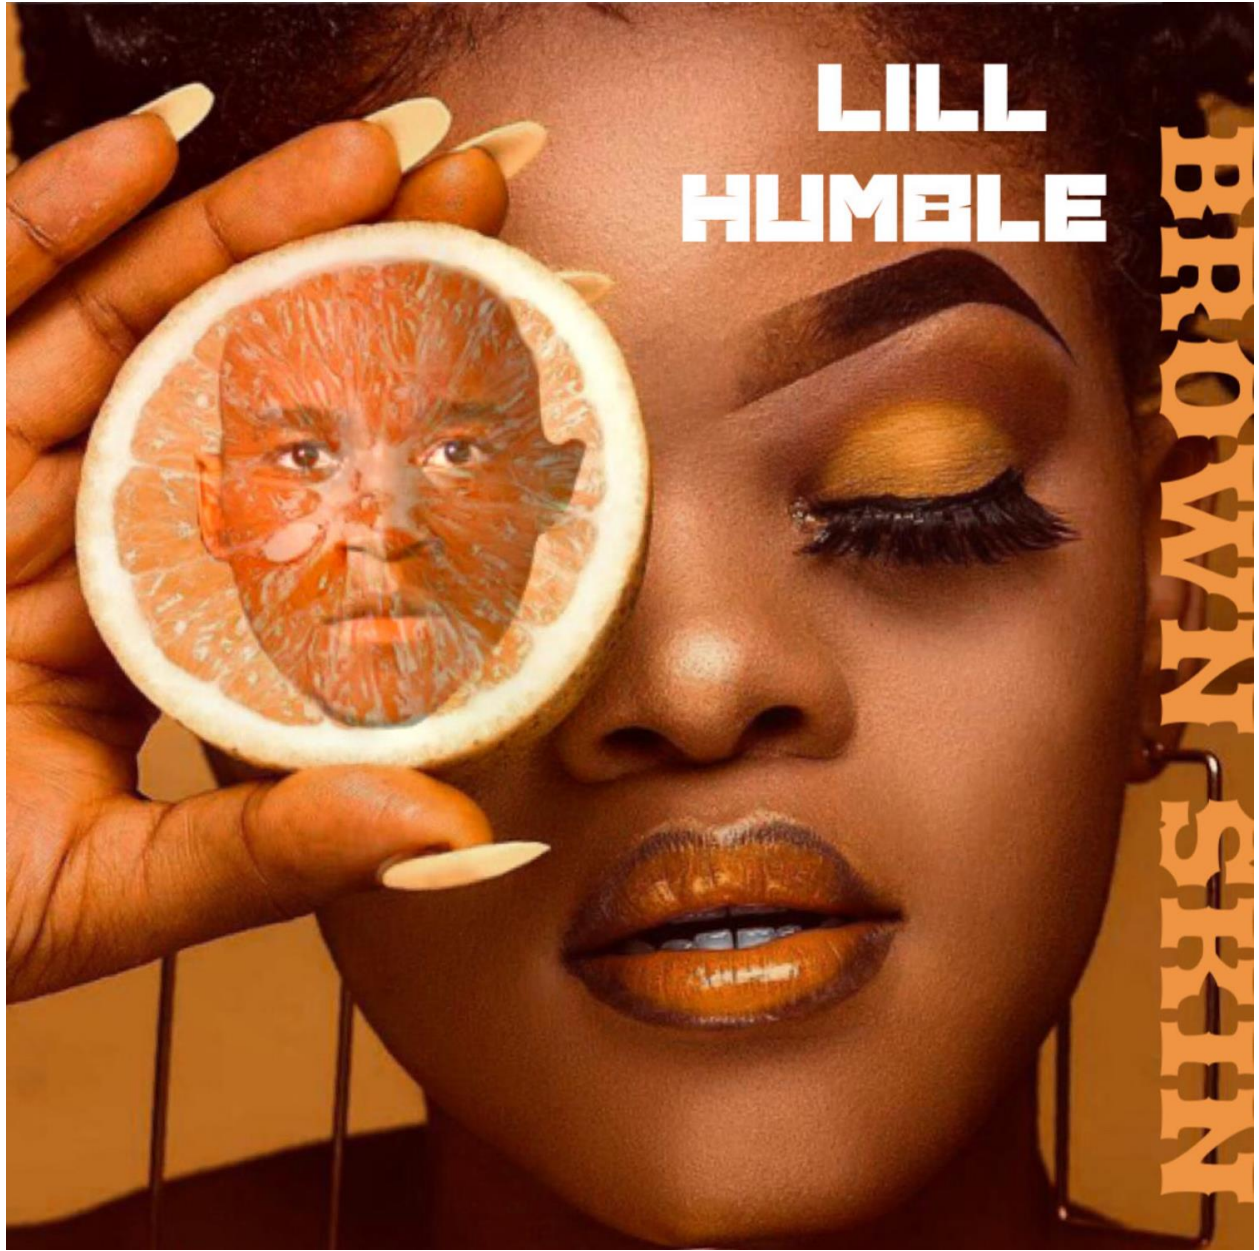

LILL
HUMBLE

BEHIND THE SCENES